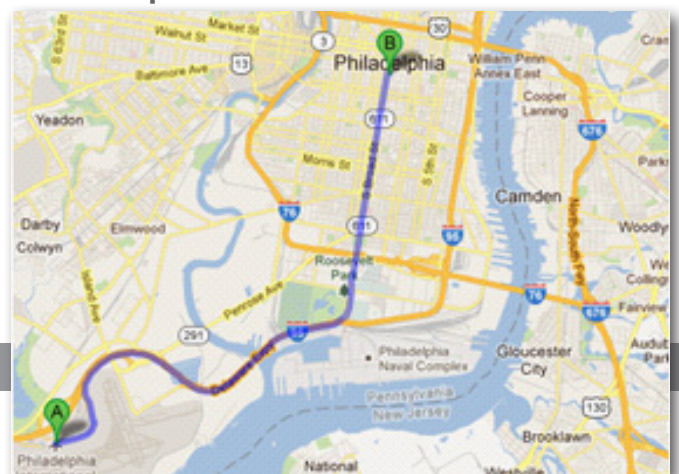

Transportation

Area Airport

Directions to our Hotel

From Philadelphia International Airport:

- Take I-95 North to Exit 17 (PA-611 North/ Broad Street Exit). Continue North on Broad Street for approximately 3 miles. The Hotel is located on the right side, one block past Spruce street at the corner of Broad and Locust Street.

Other Driving Directions:

From Baltimore, Washington and Points South:

- Take I-95 North past the Philadelphia Intl. Airport following the signs to the Broad Street exit. Take Broad Street North and follow Broad Street for about 3 miles. The hotel is on the corner of Broad and Locust.

From New York, New Jersey and points NorthEast (via NJ Turnpike):

- Take NJ Turnpike South to exit 4 (Philadelphia/Camden Exit). Take 73 North to 38 West. Follow signs to The Benjamin Franklin Bridge . Once over the bridge follow signs for 676 West. Take 676 West to the Broad Street/ Central Philadelphia Exit onto 15th street heading South. Take 15th Street (approx 7 blocks) and make a left turn onto Locust Street. Take Locust one block to Broad Street, the hotel is located directly in front of you at the corner of Broad and Locust Streets.

Conference Venue:

International Conference on **Central Nervous System**

DoubleTree by Hilton, 237 S Broad St

Philadelphia, Pennsylvania 19107, USA

Phone: +1-215-893-1600, Fax: 1-215-893-1663

doubletree1.hilton.com

Thank You!

Route Map

Central Nervous System-2012 Organizing Committee

5716 Corsa Ave., Suite 110, West Lake, Los Angeles, CA 91362-7354, USA

Ph: +1-650-268-9744, Fax: +1-650-618-1414

Toll free: 1-800-216-6499 (USA & Canada), 1-800-651-097(Australia), 0805-080048 (Europe)

Email: centralnervoussystem2012@omicsgroup.com